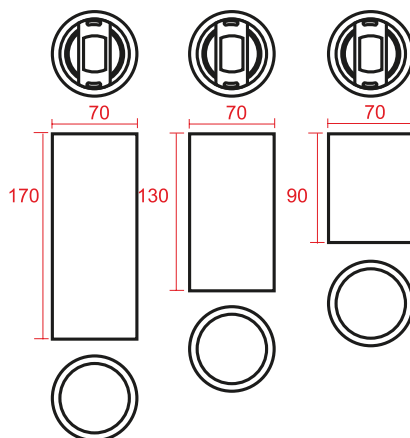

QUALIKO

PROFESSIONAL LIGHT COMPONENTS

2022

Strutture Gypsolyte • Gypsolyte fixtures

Type	Part n°	Dimensions mm	Standard	Colour	Packing box dimensions (mm)	Packing box (kg)
ARGO SMALL	B9268G050T1B	Ø70x90h	MR16	White	120x120x135h	0,46
ARGO MEDIUM	B9269G050T1B	Ø70x130h	MR16	White	120x120x180h	0,61
ARGO LARGE	B9270G050T1B	Ø70x170h	MR16	White	120x120x210h	0,76

Vedere pagina 168 per i kit che includono la lampadina LED - See page 168 for kits including LED lamp

Alloggiamento da soffitto in Gypsolyte

- Struttura in Gypsolyte
- Adatto a moduli LED standard MR16
- Installazione a soffitto

Gypsolyte fixture for ceiling

- Structure in Gypsolyte
- Suitable for standard MR16 LED modules
- To be installed on ceiling

Deckeneinbau aus Gypsolyte

- Körper aus Gypsolyte
- Für Standard MR16 LED
- Module geeignet- Deckeneinsatz