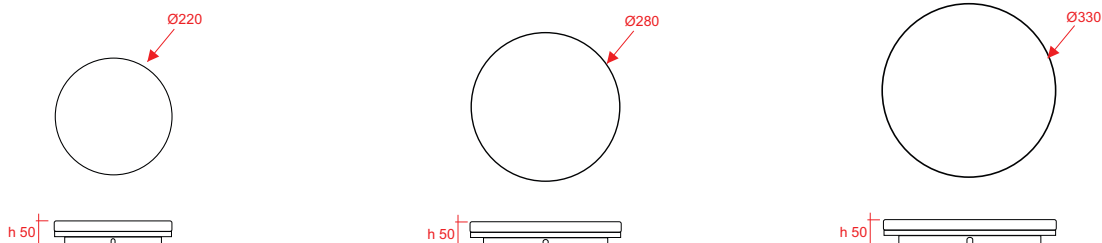

QUALIKO

PROFESSIONAL LIGHT COMPONENTS

2022

BILLY CCT

QUALIKO^{srl}
PROFESSIONAL LIGHT COMPONENTS

Plafoniere LED • LED fixtures

CE EMC IP54 IK08 RoHS

Type	Part N°	Dimensions (mm)	° Kelvin (±10%)	Lumen	Power (W)	Input (V)	CRI	IP	Packing box dimensions (mm)	Weight (kg)
BILLY 12 CCT	BCL120112CCT	Ø220x50h	3000 - 4000 - 5700K	1490	12±1	175÷240 AC	>80	IP54	225x225x55h	0,45
BILLY 18 CCT	BCL120118CCT	Ø280x50h	3000 - 4000 - 5700K	2150	18±1	175÷240 AC	>80	IP54	285x285x55h	0,73
BILLY 24 CCT	BCL120124CCT	Ø330x50h	3000 - 4000 - 5700K	3200	24±1	175÷240 AC	>80	IP54	335x335x55h	0,98