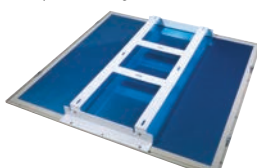

EMC

IP52 RoHS

24 Volt
Safety Voltage

Standard: for modular ceilings

Molle BPLKITSPRING

Optional: ceiling kit

Part N°: BPLKITCEIL1B

Optional: suspension kit

Part N°: BPLKIT4X150C

Part N°: BPLKITWALLOB

Optional: closed ceiling kit (60x60 only)
Part N°: BPLKITBOX00B White

Type	Part N°	Dimensions (mm)	Input (V)	Colour	Frame colour	°Kelvin	Lumen	Power (W)	Packing box dimensions (mm)	Weight (kg)
60x60 CW	BPL60600EACW	595x595x10,5h	24 VDC	Cool White	Aluminum	6000°K	4322	42	650x650x40h	4,2
60x60 NW	BPL60600EANW	595x595x10,5h	24 VDC	Natural White	Aluminum	4200°K	4078	42	650x650x40h	4,2
60x60 WW	BPL60600EAWW	595x595x10,5h	24 VDC	Warm White	Aluminum	3000°K	3761	42	650x650x40h	4,2
60x120 NW	BPL60120EANW	1195x595x14h	24 VDC	Natural White	Aluminum	4200°K	6470	85	1350x660x60h	10,5
60x120 WW	BPL60120EAWW	1195x595x14h	24 VDC	Warm White	Aluminum	3000°K	6082	85	1350x660x60h	10,5

🇮🇹 Pannello LED 60x60 - 60x120

- Cornice e struttura in alluminio
- Adatto per sostituire incassi standard per tubi fluo
- Grande omogeneità luminosa
- Funziona in bassa tensione con trasformatore 24V DC specifico (fornito a richiesta)
- Consumo limitato

- Luminosità très homogène

- Il marche en basse tension avec un transformateur 24V DC (livré sur demande) - Consommation limitée

🇬🇧 LED panel 60x60 - 60x120

- Structure and frame in aluminum
- Suitable for replacing standard fixtures for fluo tubes
- Great homogeneity of light
- Safety low voltage with specific 24V DC drivers (supplied on request)
- Limited consumption

🇪🇸 Panel LED 60x60 - 60x120